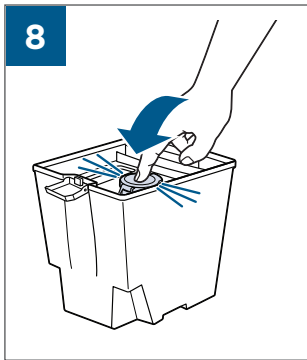

Wash & Remove, Wash & Protect, Wash & Refresh, Oxygen Boost