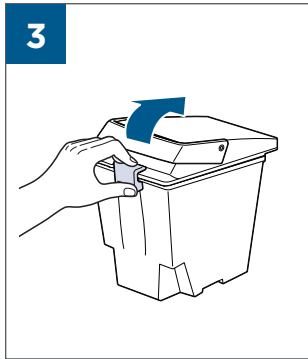

Wash & Remove, Wash & Protect, Wash & Refresh, Oxygen Boost