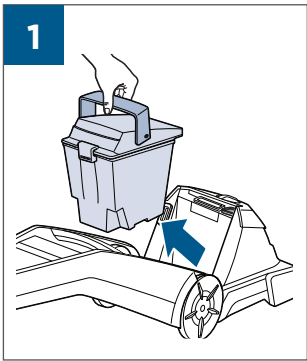

Wash & Remove, Wash & Protect, Wash & Refresh, Oxygen Boost