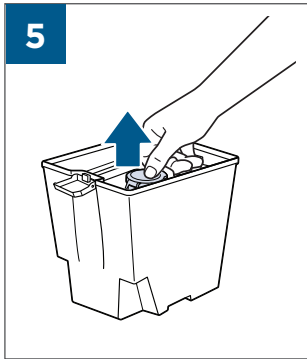

Wash & Remove, Wash & Protect, Wash & Refresh, Oxygen Boost