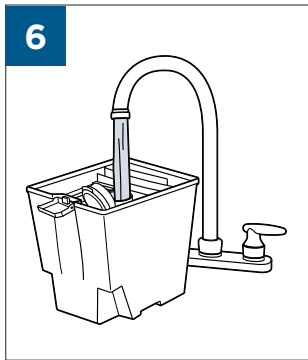

Wash & Remove, Wash & Protect, Wash & Refresh, Oxygen Boost